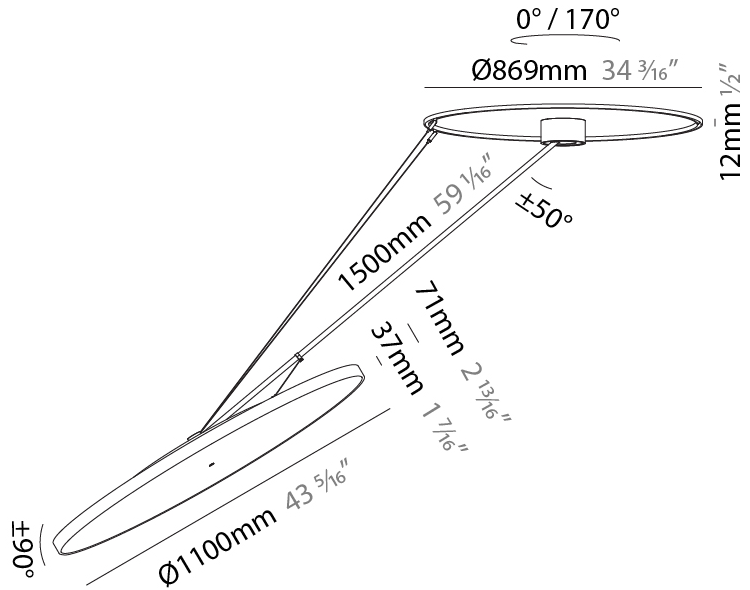

GENERAL

Series: Sign Diva Dancer
Subseries: Sign Diva Dancer
Brand: Prolicht
Division: Architectural
Mounting Type: Suspension
Mounting Location: Ceiling
Subcategory: Pendant

PHYSICAL

Shape: Round
Diameter (mm): 1100
Diameter (in): 43 ⁵/₁₆
Height (mm): 1620
Height (in): 63 ³/₄
Light Distribution: Adjustable / Direct
Weight (kg): 16
Weight (lbs): 35.2
Diffuser: PMMA - Opal / Micro-Prism / Sparkling Secret / Vintage Industrial
Fixture Finish: SSR / BKV / CWI / CRY / HAB / UFT / ITA / RUA / FTG / MYG / LOD / PUS / FRO / FUP / KIA / POP / BLS / SPG / MEY / GOH / GUM / CHC / COM / ABZ / JAG / OBR / MOS / ROR
Fixture Material: Extruded Aluminum / Steel

ELECTRICAL

Lamp Type: LED (Zhaga Standard)
Input Wattage (W): 169.4
Total Output Wattage (W): 135
Dimming: Tri-Mode (Non-Dimming and Phase Dimming (120Vac only) and 0-10V Dimming)
Driver Included: Yes
Driver Location: Integrated
Driver Type: Constant Current - Universal
Driver Class: Class 2
Input Voltage (V): 120 - 277
Constant Current (MA): 600

LED

Color Temperature (°K): 3000 / 3500 / 4000
Max. Delivered Lumen (lm): 19520 / 19933 / 20340
CRI: >90 CRI
Lamp Life (hrs): 50000

OPTICAL

Adjustability: Rotational Canopy 170°; Tilting Canopy ±50°; Tilting Head ±90°

RATINGS AND CERTIFICATIONS

Certified By: Certified for North American Standards
IP rating: IP20