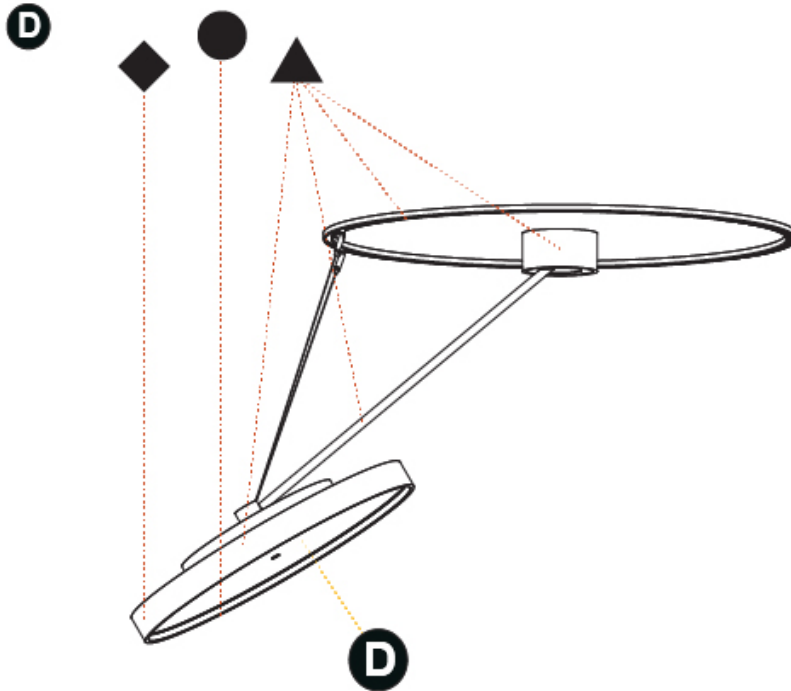

SIGN DIVA DANCER SUSPENSION

A30873-

PROJECT

TYPE

SPECIFIER

QUANTITY

DATE