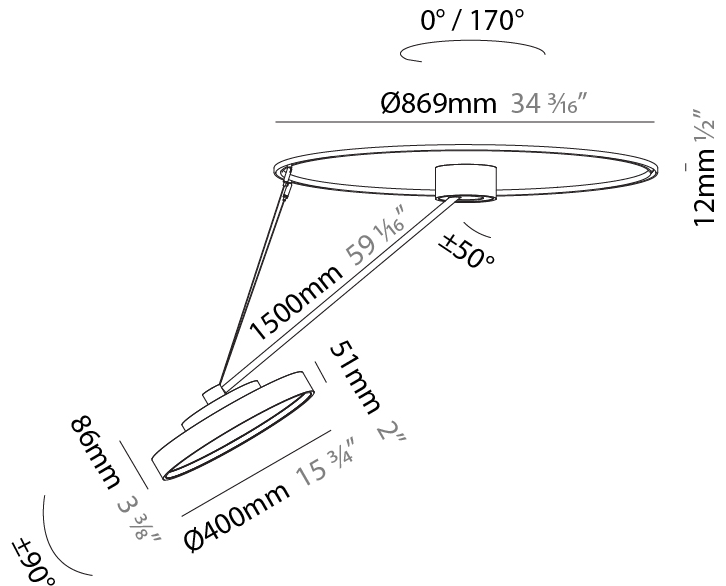

GENERAL

Series: Sign Diva Dancer
Subseries: Sign Diva Dancer
Brand: Prolicht
Division: Architectural
Mounting Type: Suspension
Mounting Location: Ceiling
Subcategory: Pendant

PHYSICAL

Shape: Round
Diameter (mm): 400
Diameter (in): 15 3/4
Height (mm): 1620
Height (in): 63 3/4
Light Distribution: Adjustable / Direct
Weight (kg): 4.5
Weight (lbs): 9.9
Diffuser: PMMA - Opal / Micro-Prism / Sparkling Secret / Vintage Industrial
Fixture Finish: SSR / BKV / CWI / CRY / HAB / UFT / ITA / RUA / FTG / MYG / LOD / PUS / FRO / FUP / KIA / POP / BLS / SPG / MEY / GOH / GUM / CHC / COM / ABZ / JAG / OBR / MOS / ROR
Fixture Material: Extruded Aluminum / Steel

ELECTRICAL

Lamp Type: LED (Zhaga Standard)
Input Wattage (W): 19.8
Total Output Wattage (W): 18
Dimming: Tri-Mode (Non-Dimming and Phase Dimming (120Vac only) and 0-10V Dimming)
Driver Included: Yes
Driver Location: Integrated
Driver Type: Constant Current - Universal
Driver Class: Class 2
Input Voltage (V): 120 - 277
Constant Current (MA): 500

LED

Color Temperature (°K): 2700 / 3000 / 3500 / 4000
Max. Delivered Lumen (lm): 1807 / 1943 / 1951 / 1991
Nominal Lumen (lm): 2250 / 2420 / 2430 / 2480
CRI: >90 CRI
Lamp Life (hrs): 50000

OPTICAL

Adjustability: Rotational Canopy 170°; Tilting Canopy ±50°; Tilting Head ±90°

RATINGS AND CERTIFICATIONS

Certified By: Certified for North American Standards
IP rating: IP20